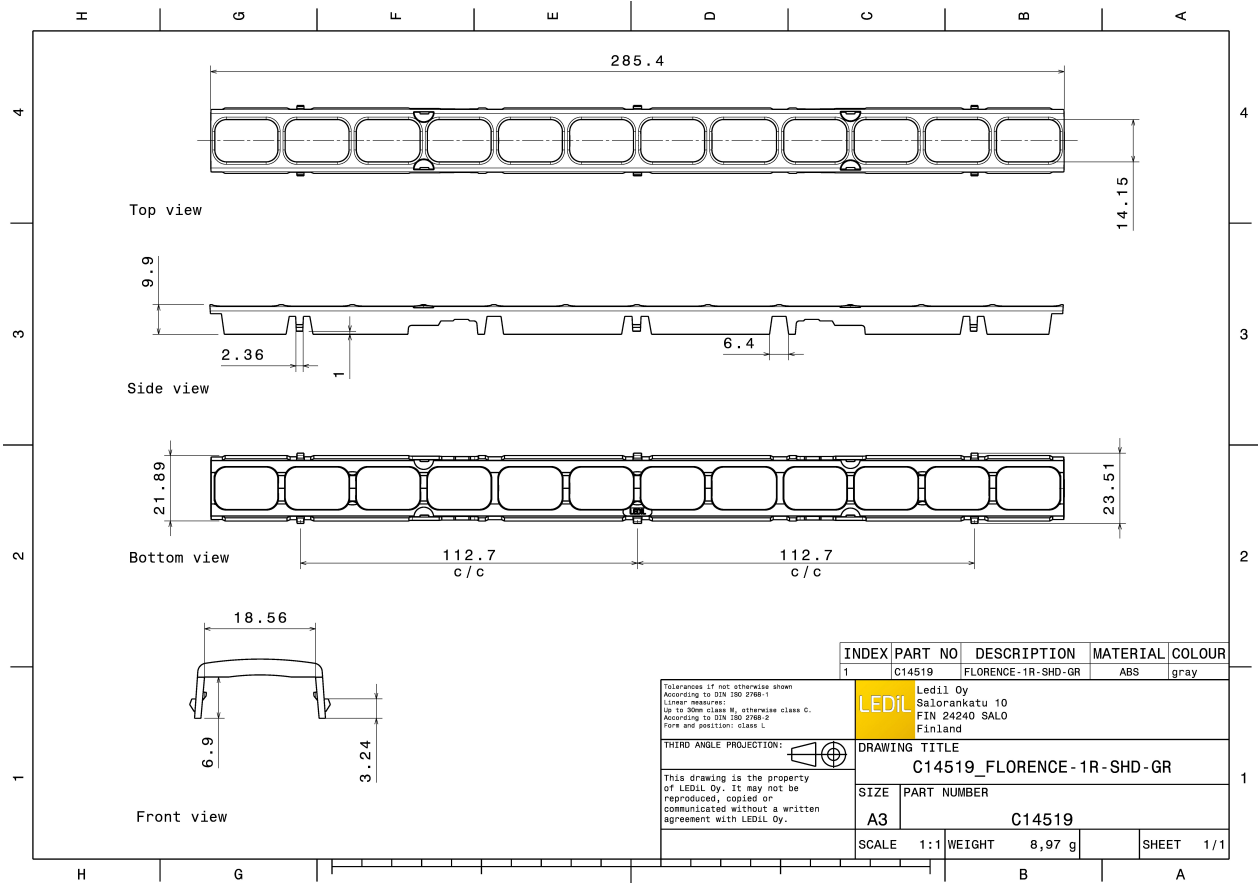

FLORENCE-1R-SHD-GR

Grey glare lowering shade for FLORENCE-1R-Z90 and FLORENCE-1R-Z60 optics

TECHNICAL SPECIFICATIONS:

Dimensions	285.9x23.51 mm
Height	9.9 mm
Fastening	clips
Colour	grey
Box size	400 x 300 x 170 mm
Box weight	3.2 kg
Quantity in Box	285 pcs
ROHS compliant	yes 

MATERIAL SPECIFICATIONS:

Component	Type	Material	Colour
FLORENCE-1R-SHD-GR	Shade	ABS	grey

GENERAL INFORMATION:

NOTE: The typical beam angle will be changed by different color, chip size and chip position tolerance. The typical total beam angle is the full angle measured where the luminous intensity is half of the peak value.