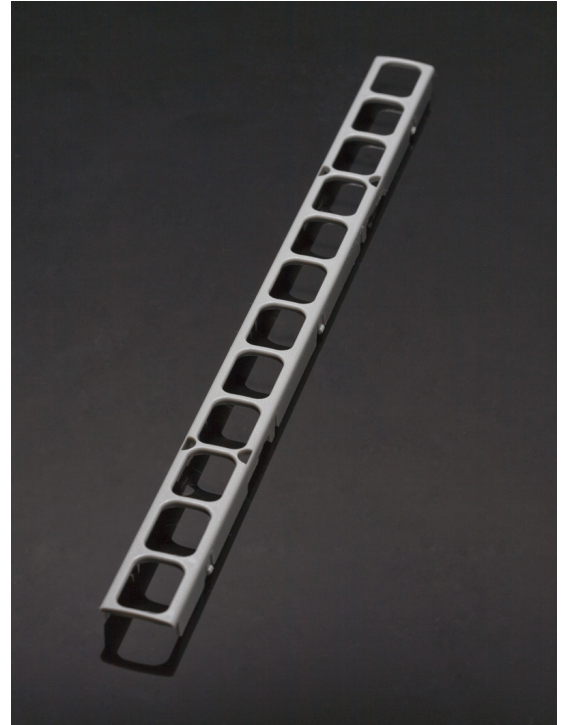

FLORENCE-1R-SHD-GR

Grey glare lowering shade for FLORENCE-1R-Z90 and FLORENCE-1R-Z60 optics

TECHNICAL SPECIFICATIONS:

Dimensions	285.9x23.51 mm
Height	9.9 mm
Fastening	clips
Colour	grey
Box size	400 x 300 x 170 mm
Box weight	3.2 kg
Quantity in Box	285 pcs
ROHS compliant	yes 

MATERIAL SPECIFICATIONS:

Component	Type	Material	Colour
FLORENCE-1R-SHD-GR	Shade	ABS	grey

GENERAL INFORMATION:

NOTE: The typical beam angle will be changed by different color, chip size and chip position tolerance. The typical total beam angle is the full angle measured where the luminous intensity is half of the peak value.